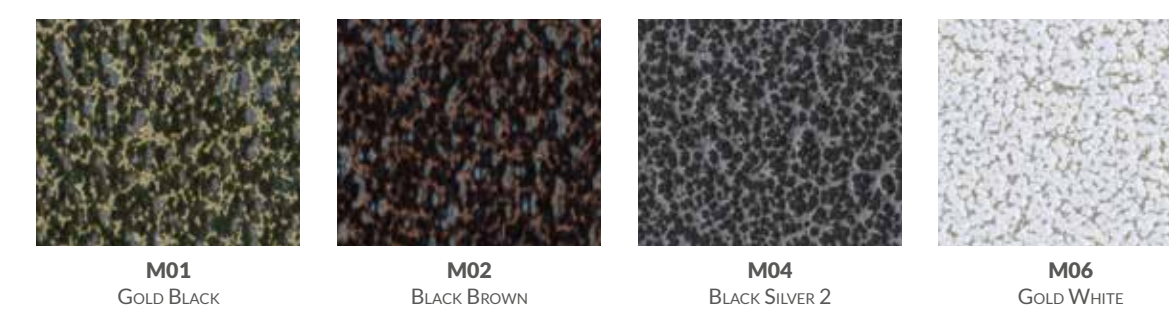

This colour range has been produced by our company. In no case can it be ranked as a reproduction certified by RAL Deutsches Institut. All colours listed in this sample are indicative of the final colour. You may experience slight variations in hue due to application or manufacturing processes. These slight variations are not to be considered production defects.

STANDARD

LUCIDI GLOSSY

OPACHI MATT

WAVY

MELANGE

SPECIAL FINISHING